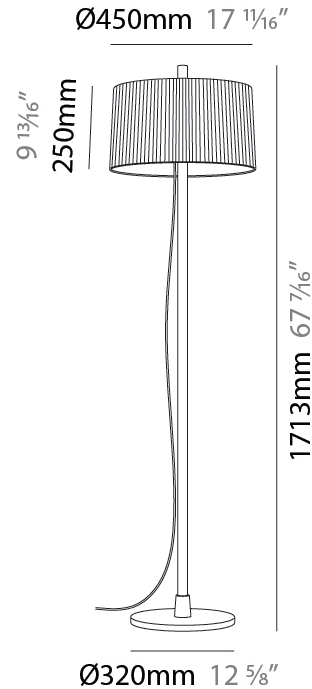

PROJECT	_____
TYPE	_____
SPECIFIER	_____
QUANTITY	_____
DATE	_____

LINOOD PORTABLE

D94072

base number

1. To build a product code in our configurator select the specify button on the base model # product page
2. To build a manual product code on this datasheet choose from the options listed below in blue font and add the suffix to the base model #

GENERAL

Series: Linoood
Brand: Milan
Division: Design
Mounting Type: Portable
Mounting Location: Floor
Subcategory: Floor

PHYSICAL

Shape: Abstract
Diameter (mm): 450
Diameter (in): 17 11/16
Height (mm): 1713
Height (in): 37 7/16
Light Distribution: Direct / Indirect
Weight (kg): 5.9
Weight (lbs): 12.999
Diffuser: Pleated Translucent Shade
Fixture Material: Oak Wood
Cable Details: 3000mm / 118 1/8"
Upon Request: Bolt Down

ELECTRICAL

Number of Lamps: 3
Lamp Type: LED Retrofit
Bulb Included: Bulb Not Included
Total Output Wattage (W): 36
Max. Wattage Per Lamp (W): 12
Lamp Base: E26
Input Voltage (V): 120
Upon Request: 277Vac / GU24

LED

OPTICAL

RATINGS AND CERTIFICATIONS

Certified By: CSA Certified to UL and CSA Standards
IP rating: IP20